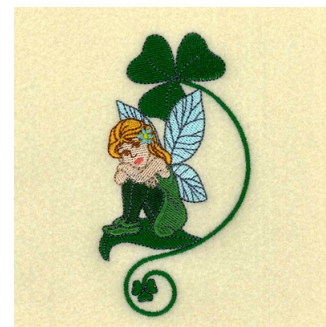

Name: Shamrock Fairy

SKU: SB01-CD012617FC

Brand: Starbird Inc

Unique Colors: 13 (20 color Stops)

Unique Colors

	Color Name (Color Code)	Manufacturer - Type
	Super White (1001) [No Color Selected]	madeira - rayon
	Dusty Lilac (1263) [No Color Selected]	madeira - rayon
	Crocus (286)	Exquisite - Polyester 1000m

Complete Color Sequence

#		Color Name (Color Code)	Manufacturer - Type
1		Super White (1001) [No Color Selected]	madeira - rayon
2		Super White (1001) [No Color Selected]	madeira - rayon
3		Crocus (286)	Exquisite - Polyester 1000m