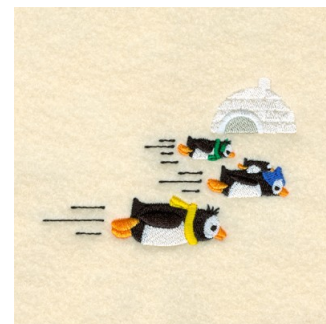

Name: Gliding Penguins Machine Embroidery Design

SKU: SB01-CD012610TK

Brand: Starbird Inc

Unique Colors: 13 (16 color Stops)

Unique Colors

	Color Name (Color Code)	Manufacturer - Type
	Super White (1001) [No Color Selected]	madeira - rayon
	Dusty Lilac (1263) [No Color Selected]	madeira - rayon
	Crocus (286)	Exquisite - Polyester 1000m

Complete Color Sequence

#		Color Name (Color Code)	Manufacturer - Type
1		Super White (1001) [No Color Selected]	madeira - rayon
2		Super White (1001) [No Color Selected]	madeira - rayon
3		Crocus (286)	Exquisite - Polyester 1000m