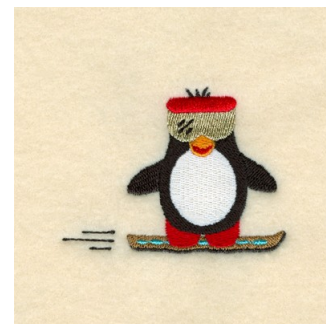

Name: Snowboarding Penguin Machine
Embroidery Design

SKU: SB01-CD012610TG

Brand: Starbird Inc

Unique Colors: 13 (11 color Stops)

Unique Colors

	Color Name (Color Code)	Manufacturer - Type
	Super White (1001) [No Color Selected]	madeira - rayon
	Dusty Lilac (1263) [No Color Selected]	madeira - rayon
	Crocus (286)	Exquisite - Polyester 1000m