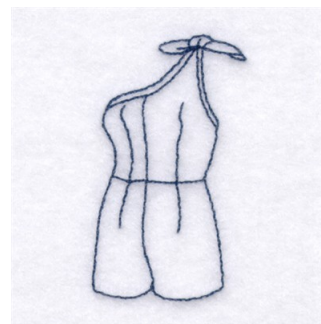

Name: Vintage Swimsuit Machine Embroidery Design

SKU: SB01-CD012609FF

Brand: Starbird Inc

Unique Colors: 13 (1 color Stops)

Unique Colors

	Color Name (Color Code)	Manufacturer - Type
	Super White (1001) [No Color Selected]	madeira - rayon
	Dusty Lilac (1263) [No Color Selected]	madeira - rayon
	Crocus (286)	Exquisite - Polyester 1000m

Complete Color Sequence

#		Color Name (Color Code)	Manufacturer - Type
1		Super White (1001) [No Color Selected]	madeira - rayon
2		Super White (1001) [No Color Selected]	madeira - rayon
3		Crocus (286)	Exquisite - Polyester 1000m