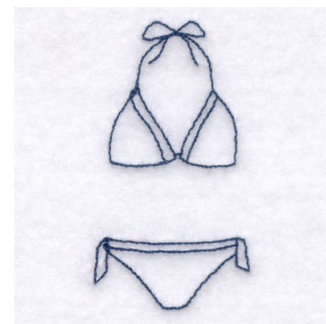

Name: Vintage Bikini Machine Embroidery Design

SKU: SB01-CD012609FB

Brand: Starbird Inc

Unique Colors: 13 (1 color Stops)

Unique Colors

	Color Name (Color Code)	Manufacturer - Type
	Super White (1001) [No Color Selected]	madeira - rayon
	Dusty Lilac (1263) [No Color Selected]	madeira - rayon
	Crocus (286)	Exquisite - Polyester 1000m

Complete Color Sequence

#		Color Name (Color Code)	Manufacturer - Type
1		Super White (1001) [No Color Selected]	madeira - rayon
2		Super White (1001) [No Color Selected]	madeira - rayon
3		Crocus (286)	Exquisite - Polyester 1000m