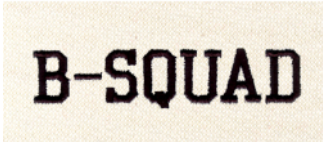

Name: B-Squad

SKU: SB01-CD012605FE

Brand: Starbird Inc

Unique Colors: 13 (1 color Stops)

Unique Colors

	Color Name (Color Code)	Manufacturer - Type
	Super White (1001) [No Color Selected]	madeira - rayon
	Dusty Lilac (1263) [No Color Selected]	madeira - rayon
	Crocus (286)	Exquisite - Polyester 1000m

Complete Color Sequence

#		Color Name (Color Code)	Manufacturer - Type
1		Super White (1001) [No Color Selected]	madeira - rayon
2		Super White (1001) [No Color Selected]	madeira - rayon
3		Crocus (286)	Exquisite - Polyester 1000m