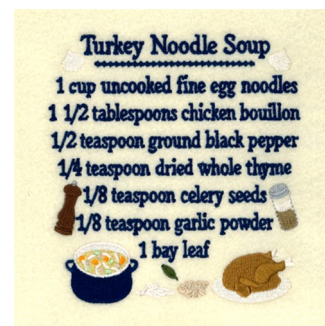

Name: Turkey Noodle Soup Recipe Machine Embroidery Design

SKU: SB01-CD012318FI

Brand: Starbird Inc

Unique Colors: 13 (19 color Stops)

Unique Colors

	Color Name (Color Code)	Manufacturer - Type
	Super White (1001) [No Color Selected]	madeira - rayon
	Dusty Lilac (1263) [No Color Selected]	madeira - rayon
	Crocus (286)	Exquisite - Polyester 1000m

Complete Color Sequence

#		Color Name (Color Code)	Manufacturer - Type
1		Super White (1001) [No Color Selected]	madeira - rayon
2		Super White (1001) [No Color Selected]	madeira - rayon
3		Crocus (286)	Exquisite - Polyester 1000m