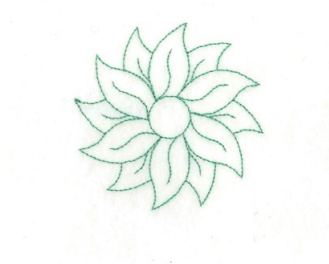

Name: RW Floral Machine Embroidery Design

SKU: SB01-CD012314FQ

Brand: Starbird Inc

Unique Colors: 13 (1 color Stops)

Unique Colors

	Color Name (Color Code)	Manufacturer - Type
	Super White (1001) [No Color Selected]	madeira - rayon
	Dusty Lilac (1263) [No Color Selected]	madeira - rayon
	Crocus (286)	Exquisite - Polyester 1000m

Complete Color Sequence

#		Color Name (Color Code)	Manufacturer - Type
1		Super White (1001) [No Color Selected]	madeira - rayon
2		Super White (1001) [No Color Selected]	madeira - rayon
3		Crocus (286)	Exquisite - Polyester 1000m