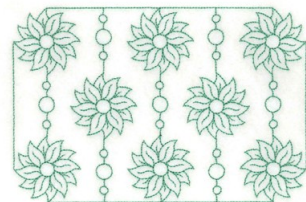

Name: RW Floral Rectangle Machine
Embroidery Design

SKU: SB01-CD012314FP

Brand: Starbird Inc

Unique Colors: 13 (1 color Stops)

Unique Colors

	Color Name (Color Code)	Manufacturer - Type
	Super White (1001) [No Color Selected]	madeira - rayon
	Dusty Lilac (1263) [No Color Selected]	madeira - rayon
	Crocus (286)	Exquisite - Polyester 1000m

Complete Color Sequence

#		Color Name (Color Code)	Manufacturer - Type
1		Super White (1001) [No Color Selected]	madeira - rayon
2		Super White (1001) [No Color Selected]	madeira - rayon
3		Crocus (286)	Exquisite - Polyester 1000m