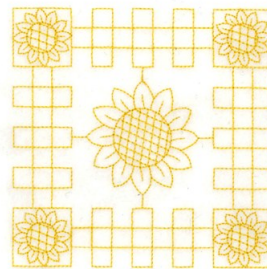

Name: RW Sunflower Square Machine
Embroidery Design

SKU: SB01-CD012314FO

Brand: Starbird Inc

Unique Colors: 13 (1 color Stops)

Unique Colors

	Color Name (Color Code)	Manufacturer - Type
	Super White (1001) [No Color Selected]	madeira - rayon
	Dusty Lilac (1263) [No Color Selected]	madeira - rayon
	Crocus (286)	Exquisite - Polyester 1000m

Complete Color Sequence

#		Color Name (Color Code)	Manufacturer - Type
1		Super White (1001) [No Color Selected]	madeira - rayon
2		Super White (1001) [No Color Selected]	madeira - rayon
3		Crocus (286)	Exquisite - Polyester 1000m