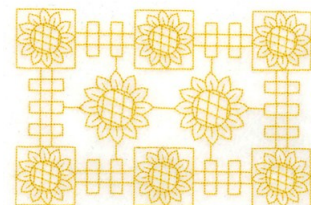

Name: RW Sunflower Block Machine Embroidery Design

SKU: SB01-CD012314FM

Brand: Starbird Inc

Unique Colors: 13 (1 color Stops)

Unique Colors

	Color Name (Color Code)	Manufacturer - Type
	Super White (1001) [No Color Selected]	madeira - rayon
	Dusty Lilac (1263) [No Color Selected]	madeira - rayon
	Crocus (286)	Exquisite - Polyester 1000m

Complete Color Sequence

#		Color Name (Color Code)	Manufacturer - Type
1		Super White (1001) [No Color Selected]	madeira - rayon
2		Super White (1001) [No Color Selected]	madeira - rayon
3		Crocus (286)	Exquisite - Polyester 1000m