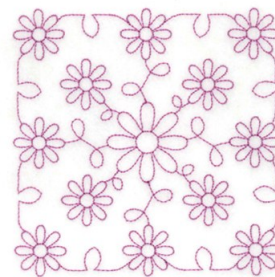

Name: RW Daisy Square Machine Embroidery Design

SKU: SB01-CD012314FL

Brand: Starbird Inc

Unique Colors: 13 (1 color Stops)

Unique Colors

	Color Name (Color Code)	Manufacturer - Type
	Super White (1001) [No Color Selected]	madeira - rayon
	Dusty Lilac (1263) [No Color Selected]	madeira - rayon
	Crocus (286)	Exquisite - Polyester 1000m

Complete Color Sequence

#		Color Name (Color Code)	Manufacturer - Type
1		Super White (1001) [No Color Selected]	madeira - rayon
2		Super White (1001) [No Color Selected]	madeira - rayon
3		Crocus (286)	Exquisite - Polyester 1000m