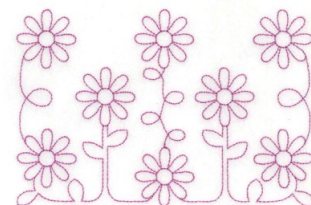

Name: RW Daisies Machine Embroidery Design

SKU: SB01-CD012314FJ

Brand: Starbird Inc

Unique Colors: 13 (1 color Stops)

Unique Colors

	Color Name (Color Code)	Manufacturer - Type
	Super White (1001) [No Color Selected]	madeira - rayon
	Dusty Lilac (1263) [No Color Selected]	madeira - rayon
	Crocus (286)	Exquisite - Polyester 1000m

Complete Color Sequence

#		Color Name (Color Code)	Manufacturer - Type
1		Super White (1001) [No Color Selected]	madeira - rayon
2		Super White (1001) [No Color Selected]	madeira - rayon
3		Crocus (286)	Exquisite - Polyester 1000m