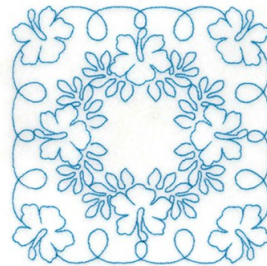

Name: RW Hibiscus Square Machine
Embroidery Design

SKU: SB01-CD012314FI

Brand: Starbird Inc

Unique Colors: 13 (1 color Stops)

Unique Colors

	Color Name (Color Code)	Manufacturer - Type
	Super White (1001) [No Color Selected]	madeira - rayon
	Dusty Lilac (1263) [No Color Selected]	madeira - rayon
	Crocus (286)	Exquisite - Polyester 1000m

Complete Color Sequence

#		Color Name (Color Code)	Manufacturer - Type
1		Super White (1001) [No Color Selected]	madeira - rayon
2		Super White (1001) [No Color Selected]	madeira - rayon
3		Crocus (286)	Exquisite - Polyester 1000m