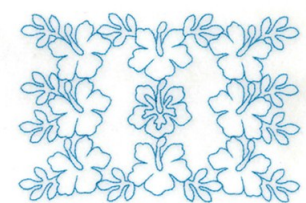

Name: RW Hibiscus Machine Embroidery Design

SKU: SB01-CD012314FG

Brand: Starbird Inc

Unique Colors: 13 (1 color Stops)

Unique Colors

	Color Name (Color Code)	Manufacturer - Type
	Super White (1001) [No Color Selected]	madeira - rayon
	Dusty Lilac (1263) [No Color Selected]	madeira - rayon
	Crocus (286)	Exquisite - Polyester 1000m

Complete Color Sequence

#		Color Name (Color Code)	Manufacturer - Type
1		Super White (1001) [No Color Selected]	madeira - rayon
2		Super White (1001) [No Color Selected]	madeira - rayon
3		Crocus (286)	Exquisite - Polyester 1000m