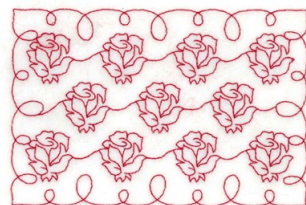

Name: Flower Block Machine Embroidery Design

SKU: SB01-CD012314FD

Brand: Starbird Inc

Unique Colors: 13 (1 color Stops)

Unique Colors

	Color Name (Color Code)	Manufacturer - Type
	Super White (1001) [No Color Selected]	madeira - rayon
	Dusty Lilac (1263) [No Color Selected]	madeira - rayon
	Crocus (286)	Exquisite - Polyester 1000m

Complete Color Sequence

#		Color Name (Color Code)	Manufacturer - Type
1		Super White (1001) [No Color Selected]	madeira - rayon
2		Super White (1001) [No Color Selected]	madeira - rayon
3		Crocus (286)	Exquisite - Polyester 1000m