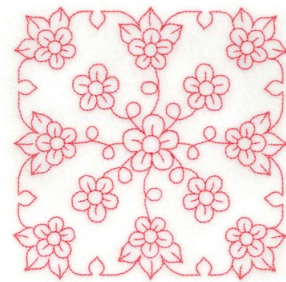

Name: Flower Square Machine Embroidery Design

SKU: SB01-CD012314FC

Brand: Starbird Inc

Unique Colors: 13 (1 color Stops)

Unique Colors

	Color Name (Color Code)	Manufacturer - Type
	Super White (1001) [No Color Selected]	madeira - rayon
	Dusty Lilac (1263) [No Color Selected]	madeira - rayon
	Crocus (286)	Exquisite - Polyester 1000m

Complete Color Sequence

#		Color Name (Color Code)	Manufacturer - Type
1		Super White (1001) [No Color Selected]	madeira - rayon
2		Super White (1001) [No Color Selected]	madeira - rayon
3		Crocus (286)	Exquisite - Polyester 1000m