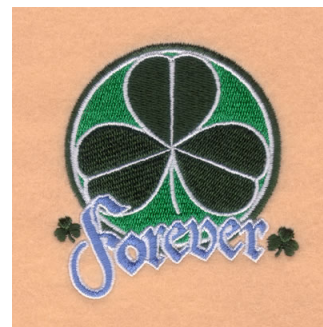

Name: Shamrock Forever Machine Embroidery Design

SKU: SB01-CD012308TI

Brand: Starbird Inc

Unique Colors: 13 (8 color Stops)

Unique Colors

| | Color Name (Color Code) | Manufacturer - Type |
|--|--|-----------------------------|
| | Super White (1001) [No Color Selected] | madeira - rayon |
| | Dusty Lilac (1263) [No Color Selected] | madeira - rayon |
| | Crocus (286) | Exquisite - Polyester 1000m |

Complete Color Sequence

| # | | Color Name (Color Code) | Manufacturer - Type |
|---|---|--|--------------------------------|
| 1 |  | Super White (1001) [No Color Selected] | madeira - rayon |
| 2 |  | Super White (1001) [No Color Selected] | madeira - rayon |
| 3 |  | Crocus (286) | Exquisite - Polyester 1000m |