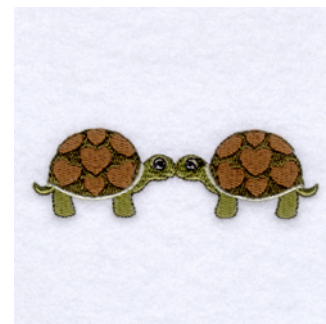

Name: Turtles in Love

SKU: SB01-CD012306FF

Brand: Starbird Inc

Unique Colors: 13 (8 color Stops)

Unique Colors

	Color Name (Color Code)	Manufacturer - Type
	Super White (1001) [No Color Selected]	madeira - rayon
	Dusty Lilac (1263) [No Color Selected]	madeira - rayon
	Crocus (286)	Exquisite - Polyester 1000m

Complete Color Sequence

#		Color Name (Color Code)	Manufacturer - Type
1		Super White (1001) [No Color Selected]	madeira - rayon
2		Super White (1001) [No Color Selected]	madeira - rayon
3		Crocus (286)	Exquisite - Polyester 1000m