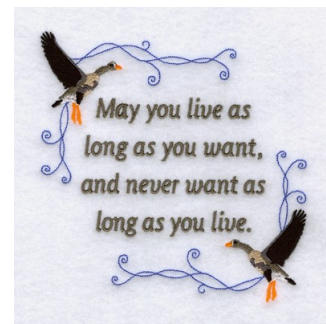

**Name:** Live and Want Blessing Machine  
Embroidery Design

**SKU:** SB01-CD012210TF

**Brand:** Starbird Inc

**Unique Colors:** 13 (25 color Stops)