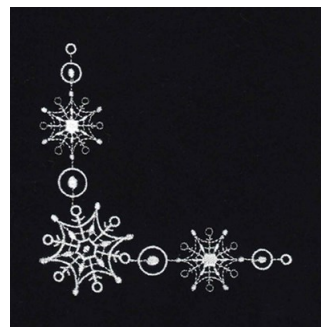

Name: Snowflakes Corner Machine Embroidery Design

SKU: SB01-CD012116FP

Brand: Starbird Inc

Unique Colors: 13 (1 color Stops)

Unique Colors

	Color Name (Color Code)	Manufacturer - Type
	Super White (1001) [No Color Selected]	madeira - rayon
	Dusty Lilac (1263) [No Color Selected]	madeira - rayon
	Crocus (286)	Exquisite - Polyester 1000m

Complete Color Sequence

#		Color Name (Color Code)	Manufacturer - Type
1		Super White (1001) [No Color Selected]	madeira - rayon
2		Super White (1001) [No Color Selected]	madeira - rayon
3		Crocus (286)	Exquisite - Polyester 1000m