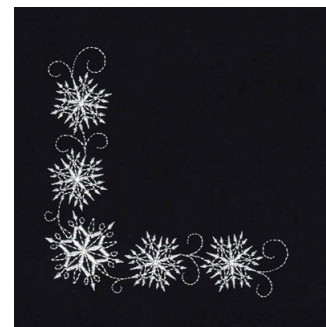

Name: Whitework Corner Machine Embroidery Design

SKU: SB01-CD012116FL

Brand: Starbird Inc

Unique Colors: 13 (1 color Stops)

Unique Colors

	Color Name (Color Code)	Manufacturer - Type
	Super White (1001) [No Color Selected]	madeira - rayon
	Dusty Lilac (1263) [No Color Selected]	madeira - rayon
	Crocus (286)	Exquisite - Polyester 1000m

Complete Color Sequence

#		Color Name (Color Code)	Manufacturer - Type
1		Super White (1001) [No Color Selected]	madeira - rayon
2		Super White (1001) [No Color Selected]	madeira - rayon
3		Crocus (286)	Exquisite - Polyester 1000m