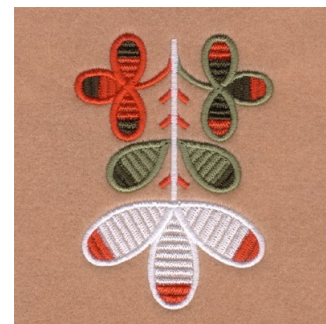

**Name:** Woodland Indian Art Design 10 Machine Embroidery Design

**SKU:** SB01-CD012009FJ

**Brand:** Starbird Inc

**Unique Colors:** 13 (7 color Stops)

## Unique Colors

	<b>Color Name (Color Code)</b>	<b>Manufacturer - Type</b>
	Super White (1001) [No Color Selected]	madeira - rayon
	Dusty Lilac (1263) [No Color Selected]	madeira - rayon
	Crocus (286)	Exquisite - Polyester 1000m

# Complete Color Sequence

#		Color Name (Color Code)	Manufacturer - Type
1		Super White (1001) [No Color Selected]	madeira - rayon
2		Super White (1001) [No Color Selected]	madeira - rayon
3		Crocus (286)	Exquisite - Polyester 1000m