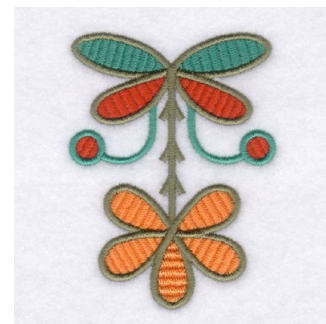

**Name:** Woodland Indian Art Design 9 Machine Embroidery Design

**SKU:** SB01-CD012009FI

**Brand:** Starbird Inc

**Unique Colors:** 13 (4 color Stops)

## Unique Colors

	<b>Color Name (Color Code)</b>	<b>Manufacturer - Type</b>
	Super White (1001) [No Color Selected]	madeira - rayon
	Dusty Lilac (1263) [No Color Selected]	madeira - rayon
	Crocus (286)	Exquisite - Polyester 1000m

# Complete Color Sequence

#		Color Name (Color Code)	Manufacturer - Type
1		Super White (1001) [No Color Selected]	madeira - rayon
2		Super White (1001) [No Color Selected]	madeira - rayon
3		Crocus (286)	Exquisite - Polyester 1000m