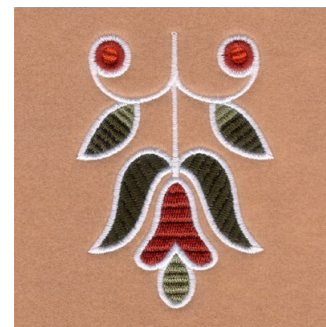

**Name:** Woodland Indian Art Design 3 Machine Embroidery Design

**SKU:** SB01-CD012009FC

**Brand:** Starbird Inc

**Unique Colors:** 13 (6 color Stops)

## Unique Colors

	<b>Color Name (Color Code)</b>	<b>Manufacturer - Type</b>
	Super White (1001) [No Color Selected]	madeira - rayon
	Dusty Lilac (1263) [No Color Selected]	madeira - rayon
	Crocus (286)	Exquisite - Polyester 1000m

# Complete Color Sequence

#		Color Name (Color Code)	Manufacturer - Type
1		Super White (1001) [No Color Selected]	madeira - rayon
2		Super White (1001) [No Color Selected]	madeira - rayon
3		Crocus (286)	Exquisite - Polyester 1000m