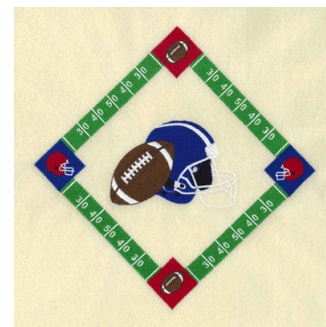

Name: Football Diamond Machine Embroidery Design

SKU: SB01-CD011915FN

Brand: Starbird Inc

Unique Colors: 13 (19 color Stops)

Unique Colors

	Color Name (Color Code)	Manufacturer - Type
	Super White (1001) [No Color Selected]	madeira - rayon
	Dusty Lilac (1263) [No Color Selected]	madeira - rayon
	Crocus (286)	Exquisite - Polyester 1000m

Complete Color Sequence

#		Color Name (Color Code)	Manufacturer - Type
1		Super White (1001) [No Color Selected]	madeira - rayon
2		Super White (1001) [No Color Selected]	madeira - rayon
3		Crocus (286)	Exquisite - Polyester 1000m