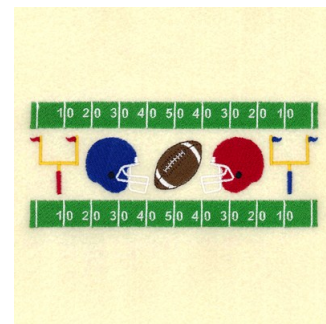

Name: Football Field Machine Embroidery Design

SKU: SB01-CD011915FM

Brand: Starbird Inc

Unique Colors: 13 (18 color Stops)

Unique Colors

	Color Name (Color Code)	Manufacturer - Type
	Super White (1001) [No Color Selected]	madeira - rayon
	Dusty Lilac (1263) [No Color Selected]	madeira - rayon
	Crocus (286)	Exquisite - Polyester 1000m

Complete Color Sequence

#		Color Name (Color Code)	Manufacturer - Type
1		Super White (1001) [No Color Selected]	madeira - rayon
2		Super White (1001) [No Color Selected]	madeira - rayon
3		Crocus (286)	Exquisite - Polyester 1000m