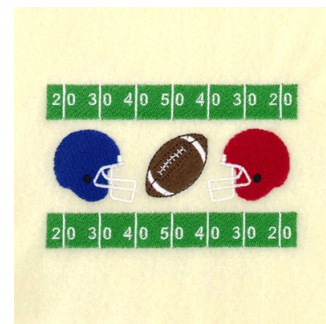

Name: Football Gear Machine Embroidery Design

SKU: SB01-CD011915FL

Brand: Starbird Inc

Unique Colors: 13 (14 color Stops)

Unique Colors

	Color Name (Color Code)	Manufacturer - Type
	Super White (1001) [No Color Selected]	madeira - rayon
	Dusty Lilac (1263) [No Color Selected]	madeira - rayon
	Crocus (286)	Exquisite - Polyester 1000m

Complete Color Sequence

#		Color Name (Color Code)	Manufacturer - Type
1		Super White (1001) [No Color Selected]	madeira - rayon
2		Super White (1001) [No Color Selected]	madeira - rayon
3		Crocus (286)	Exquisite - Polyester 1000m