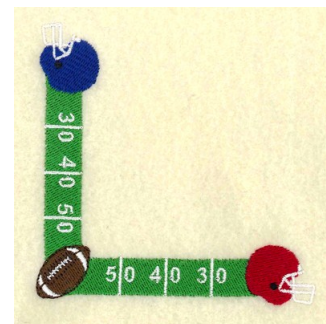

**Name:** Football Corner Machine Embroidery Design

**SKU:** SB01-CD011915FK

**Brand:** Starbird Inc

**Unique Colors:** 13 (14 color Stops)

# Complete Color Sequence

#		Color Name (Color Code)	Manufacturer - Type
1		Super White (1001) [No Color Selected]	madeira - rayon
2		Super White (1001) [No Color Selected]	madeira - rayon
3		Crocus (286)	Exquisite - Polyester 1000m