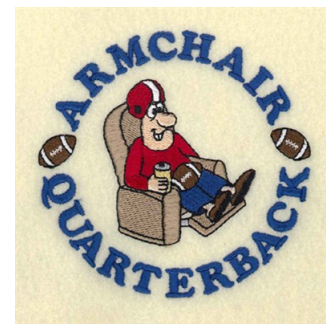

Name: Armchair Quarterback Machine
Embroidery Design

SKU: SB01-CD011915FE

Brand: Starbird Inc

Unique Colors: 13 (22 color Stops)

Unique Colors

	Color Name (Color Code)	Manufacturer - Type
	Super White (1001) [No Color Selected]	madeira - rayon
	Dusty Lilac (1263) [No Color Selected]	madeira - rayon
	Crocus (286)	Exquisite - Polyester 1000m