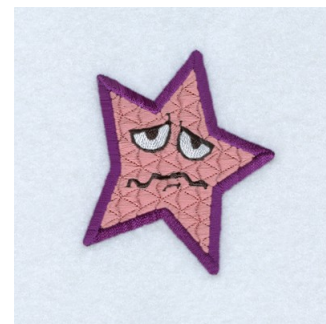

Name: Sad Star Machine Embroidery Design

SKU: SB01-CD011911TG

Brand: Starbird Inc

Unique Colors: 13 (4 color Stops)

Unique Colors

	Color Name (Color Code)	Manufacturer - Type
	Super White (1001) [No Color Selected]	madeira - rayon
	Dusty Lilac (1263) [No Color Selected]	madeira - rayon
	Crocus (286)	Exquisite - Polyester 1000m

Complete Color Sequence

#		Color Name (Color Code)	Manufacturer - Type
1		Super White (1001) [No Color Selected]	madeira - rayon
2		Super White (1001) [No Color Selected]	madeira - rayon
3		Crocus (286)	Exquisite - Polyester 1000m