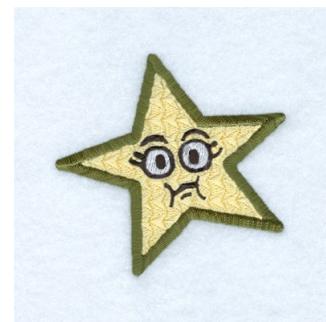

Name: Anxious Star Machine Embroidery Design

SKU: SB01-CD011911TB

Brand: Starbird Inc

Unique Colors: 13 (4 color Stops)

Unique Colors

	Color Name (Color Code)	Manufacturer - Type
	Super White (1001) [No Color Selected]	madeira - rayon
	Dusty Lilac (1263) [No Color Selected]	madeira - rayon
	Crocus (286)	Exquisite - Polyester 1000m

Complete Color Sequence

#		Color Name (Color Code)	Manufacturer - Type
1		Super White (1001) [No Color Selected]	madeira - rayon
2		Super White (1001) [No Color Selected]	madeira - rayon
3		Crocus (286)	Exquisite - Polyester 1000m