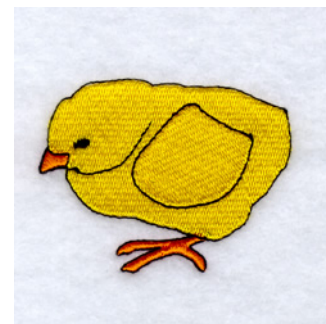

**Name:** Large Chick #1 Machine Embroidery Design

**SKU:** SB01-CD011904TA

**Brand:** Starbird Inc

**Unique Colors:** 13 (4 color Stops)