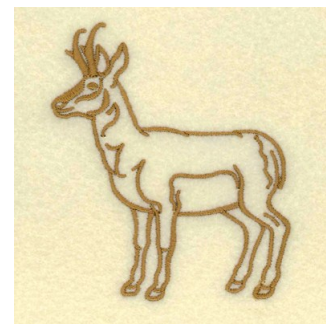

Name: Pronghorn Antelope Outline Machine
Embroidery Design

SKU: SB01-CD011714FK

Brand: Starbird Inc

Unique Colors: 13 (1 color Stops)

Unique Colors

	Color Name (Color Code)	Manufacturer - Type
	Super White (1001) [No Color Selected]	madeira - rayon
	Dusty Lilac (1263) [No Color Selected]	madeira - rayon
	Crocus (286)	Exquisite - Polyester 1000m

Complete Color Sequence

#		Color Name (Color Code)	Manufacturer - Type
1		Super White (1001) [No Color Selected]	madeira - rayon
2		Super White (1001) [No Color Selected]	madeira - rayon
3		Crocus (286)	Exquisite - Polyester 1000m