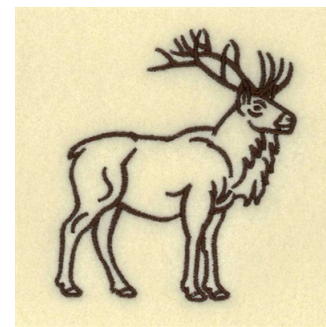

Name: Elk Outline Machine Embroidery Design

SKU: SB01-CD011714FF

Brand: Starbird Inc

Unique Colors: 13 (1 color Stops)

Unique Colors

| | Color Name (Color Code) | Manufacturer - Type |
|--|--|-----------------------------|
| | Super White (1001) [No Color Selected] | madeira - rayon |
| | Dusty Lilac (1263) [No Color Selected] | madeira - rayon |
| | Crocus (286) | Exquisite - Polyester 1000m |