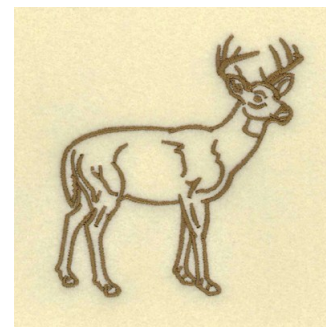

Name: Deer Outline Machine Embroidery Design

SKU: SB01-CD011714FC

Brand: Starbird Inc

Unique Colors: 13 (1 color Stops)

Unique Colors

	Color Name (Color Code)	Manufacturer - Type
	Super White (1001) [No Color Selected]	madeira - rayon
	Dusty Lilac (1263) [No Color Selected]	madeira - rayon
	Crocus (286)	Exquisite - Polyester 1000m

Complete Color Sequence

#		Color Name (Color Code)	Manufacturer - Type
1		Super White (1001) [No Color Selected]	madeira - rayon
2		Super White (1001) [No Color Selected]	madeira - rayon
3		Crocus (286)	Exquisite - Polyester 1000m