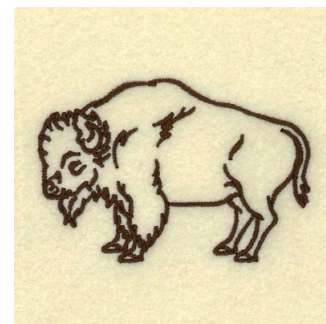

Name: Buffalo Outline Machine Embroidery Design

SKU: SB01-CD011714FB

Brand: Starbird Inc

Unique Colors: 13 (1 color Stops)

Unique Colors

	Color Name (Color Code)	Manufacturer - Type
	Super White (1001) [No Color Selected]	madeira - rayon
	Dusty Lilac (1263) [No Color Selected]	madeira - rayon
	Crocus (286)	Exquisite - Polyester 1000m