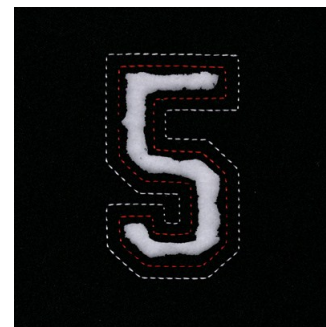

Name: Small Cutout Number 5 Machine
Embroidery Design

SKU: SB01-CD011513FF

Brand: Starbird Inc

Unique Colors: 13 (2 color Stops)

Unique Colors

	Color Name (Color Code)	Manufacturer - Type
	Super White (1001) [No Color Selected]	madeira - rayon
	Dusty Lilac (1263) [No Color Selected]	madeira - rayon
	Crocus (286)	Exquisite - Polyester 1000m

Complete Color Sequence

#		Color Name (Color Code)	Manufacturer - Type
1		Super White (1001) [No Color Selected]	madeira - rayon
2		Super White (1001) [No Color Selected]	madeira - rayon
3		Crocus (286)	Exquisite - Polyester 1000m