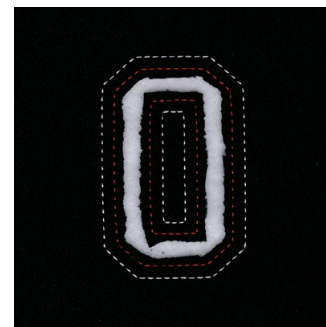

**Name:** Small Cutout Number 0 Machine Embroidery Design

**SKU:** SB01-CD011513FA

**Brand:** Starbird Inc

**Unique Colors:** 13 (2 color Stops)

## Unique Colors

	Color Name (Color Code)	Manufacturer - Type
	Super White (1001) [No Color Selected]	madeira - rayon
	Dusty Lilac (1263) [No Color Selected]	madeira - rayon
	Crocus (286)	Exquisite - Polyester 1000m