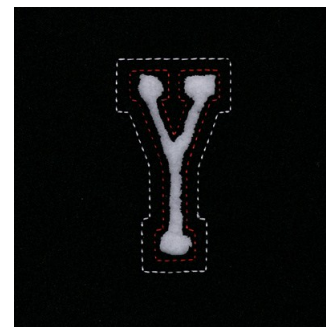

**Name:** Small Cutout Letter Y Machine  
Embroidery Design

**SKU:** SB01-CD011413FY

**Brand:** Starbird Inc

**Unique Colors:** 13 (2 color Stops)

## Unique Colors

	Color Name (Color Code)	Manufacturer - Type
	Super White (1001) [No Color Selected]	madeira - rayon
	Dusty Lilac (1263) [No Color Selected]	madeira - rayon
	Crocus (286)	Exquisite - Polyester 1000m

# Complete Color Sequence

#		Color Name (Color Code)	Manufacturer - Type
1		Super White (1001) [No Color Selected]	madeira - rayon
2		Super White (1001) [No Color Selected]	madeira - rayon
3		Crocus (286)	Exquisite - Polyester 1000m