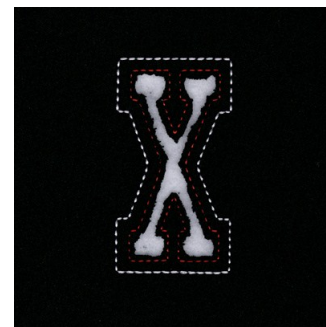

**Name:** Small Cutout Letter X Machine  
Embroidery Design

**SKU:** SB01-CD011413FX

**Brand:** Starbird Inc

**Unique Colors:** 13 (2 color Stops)

## Unique Colors

	Color Name (Color Code)	Manufacturer - Type
	Super White (1001) [No Color Selected]	madeira - rayon
	Dusty Lilac (1263) [No Color Selected]	madeira - rayon
	Crocus (286)	Exquisite - Polyester 1000m

# Complete Color Sequence

#		Color Name (Color Code)	Manufacturer - Type
1		Super White (1001) [No Color Selected]	madeira - rayon
2		Super White (1001) [No Color Selected]	madeira - rayon
3		Crocus (286)	Exquisite - Polyester 1000m