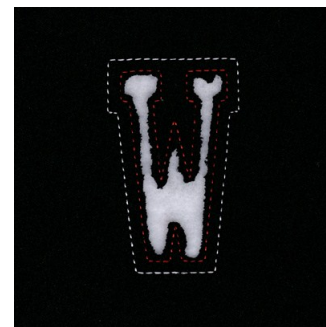

Name: Small Cutout Letter W Machine
Embroidery Design

SKU: SB01-CD011413FW

Brand: Starbird Inc

Unique Colors: 13 (2 color Stops)

Unique Colors

	Color Name (Color Code)	Manufacturer - Type
	Super White (1001) [No Color Selected]	madeira - rayon
	Dusty Lilac (1263) [No Color Selected]	madeira - rayon
	Crocus (286)	Exquisite - Polyester 1000m

Complete Color Sequence

#		Color Name (Color Code)	Manufacturer - Type
1		Super White (1001) [No Color Selected]	madeira - rayon
2		Super White (1001) [No Color Selected]	madeira - rayon
3		Crocus (286)	Exquisite - Polyester 1000m