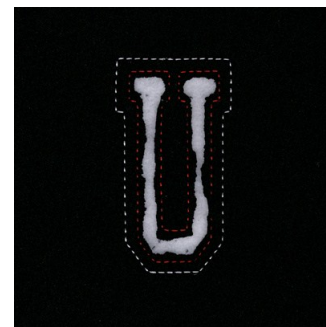

Name: Small Cutout Letter U Machine
Embroidery Design

SKU: SB01-CD011413FU

Brand: Starbird Inc

Unique Colors: 13 (2 color Stops)

Unique Colors

	Color Name (Color Code)	Manufacturer - Type
	Super White (1001) [No Color Selected]	madeira - rayon
	Dusty Lilac (1263) [No Color Selected]	madeira - rayon
	Crocus (286)	Exquisite - Polyester 1000m

Complete Color Sequence

#		Color Name (Color Code)	Manufacturer - Type
1		Super White (1001) [No Color Selected]	madeira - rayon
2		Super White (1001) [No Color Selected]	madeira - rayon
3		Crocus (286)	Exquisite - Polyester 1000m