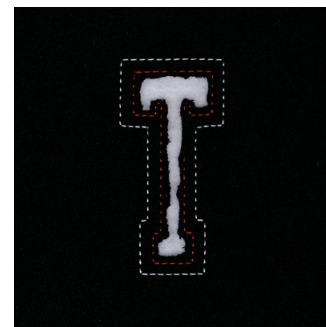

Name: Small Cutout Letter T Machine
Embroidery Design

SKU: SB01-CD011413FT

Brand: Starbird Inc

Unique Colors: 13 (2 color Stops)

Unique Colors

	Color Name (Color Code)	Manufacturer - Type
	Super White (1001) [No Color Selected]	madeira - rayon
	Dusty Lilac (1263) [No Color Selected]	madeira - rayon
	Crocus (286)	Exquisite - Polyester 1000m

Complete Color Sequence

#		Color Name (Color Code)	Manufacturer - Type
1		Super White (1001) [No Color Selected]	madeira - rayon
2		Super White (1001) [No Color Selected]	madeira - rayon
3		Crocus (286)	Exquisite - Polyester 1000m