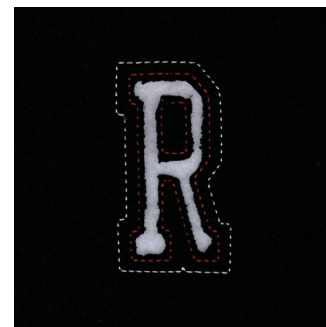

Name: Small Cutout Letter R Machine
Embroidery Design

SKU: SB01-CD011413FR

Brand: Starbird Inc

Unique Colors: 13 (2 color Stops)

Unique Colors

	Color Name (Color Code)	Manufacturer - Type
	Super White (1001) [No Color Selected]	madeira - rayon
	Dusty Lilac (1263) [No Color Selected]	madeira - rayon
	Crocus (286)	Exquisite - Polyester 1000m

Complete Color Sequence

#		Color Name (Color Code)	Manufacturer - Type
1		Super White (1001) [No Color Selected]	madeira - rayon
2		Super White (1001) [No Color Selected]	madeira - rayon
3		Crocus (286)	Exquisite - Polyester 1000m