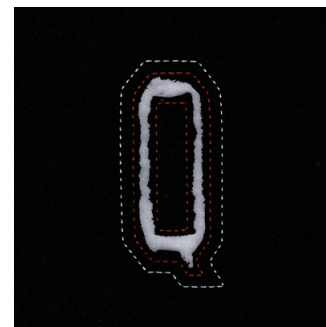

Name: Small Cutout Letter Q Machine
Embroidery Design

SKU: SB01-CD011413FQ

Brand: Starbird Inc

Unique Colors: 13 (2 color Stops)

Unique Colors

	Color Name (Color Code)	Manufacturer - Type
	Super White (1001) [No Color Selected]	madeira - rayon
	Dusty Lilac (1263) [No Color Selected]	madeira - rayon
	Crocus (286)	Exquisite - Polyester 1000m

Complete Color Sequence

#		Color Name (Color Code)	Manufacturer - Type
1		Super White (1001) [No Color Selected]	madeira - rayon
2		Super White (1001) [No Color Selected]	madeira - rayon
3		Crocus (286)	Exquisite - Polyester 1000m