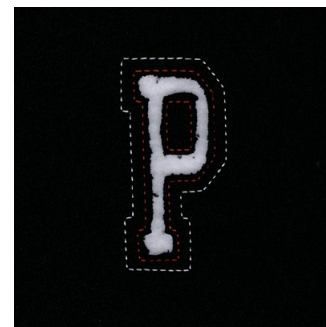

Name: Small Cutout Letter P Machine
Embroidery Design

SKU: SB01-CD011413FP

Brand: Starbird Inc

Unique Colors: 13 (2 color Stops)

Unique Colors

	Color Name (Color Code)	Manufacturer - Type
	Super White (1001) [No Color Selected]	madeira - rayon
	Dusty Lilac (1263) [No Color Selected]	madeira - rayon
	Crocus (286)	Exquisite - Polyester 1000m

Complete Color Sequence

#		Color Name (Color Code)	Manufacturer - Type
1		Super White (1001) [No Color Selected]	madeira - rayon
2		Super White (1001) [No Color Selected]	madeira - rayon
3		Crocus (286)	Exquisite - Polyester 1000m