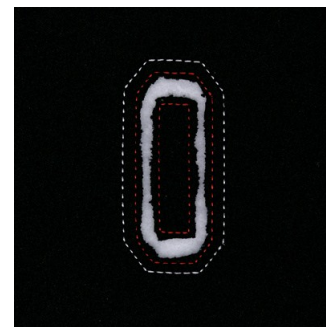

**Name:** Small Cutout Letter O Machine  
Embroidery Design

**SKU:** SB01-CD011413FO

**Brand:** Starbird Inc

**Unique Colors:** 13 (2 color Stops)

## Unique Colors

	Color Name (Color Code)	Manufacturer - Type
	Super White (1001) [No Color Selected]	madeira - rayon
	Dusty Lilac (1263) [No Color Selected]	madeira - rayon
	Crocus (286)	Exquisite - Polyester 1000m