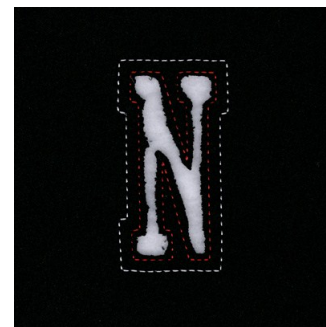

Name: Small Cutout Letter N Machine
Embroidery Design

SKU: SB01-CD011413FN

Brand: Starbird Inc

Unique Colors: 13 (2 color Stops)

Unique Colors

	Color Name (Color Code)	Manufacturer - Type
	Super White (1001) [No Color Selected]	madeira - rayon
	Dusty Lilac (1263) [No Color Selected]	madeira - rayon
	Crocus (286)	Exquisite - Polyester 1000m

Complete Color Sequence

#		Color Name (Color Code)	Manufacturer - Type
1		Super White (1001) [No Color Selected]	madeira - rayon
2		Super White (1001) [No Color Selected]	madeira - rayon
3		Crocus (286)	Exquisite - Polyester 1000m