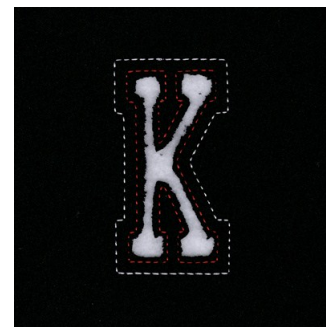

Name: Small Cutout Letter K Machine
Embroidery Design

SKU: SB01-CD011413FK

Brand: Starbird Inc

Unique Colors: 13 (2 color Stops)

Unique Colors

	Color Name (Color Code)	Manufacturer - Type
	Super White (1001) [No Color Selected]	madeira - rayon
	Dusty Lilac (1263) [No Color Selected]	madeira - rayon
	Crocus (286)	Exquisite - Polyester 1000m

Complete Color Sequence

#		Color Name (Color Code)	Manufacturer - Type
1		Super White (1001) [No Color Selected]	madeira - rayon
2		Super White (1001) [No Color Selected]	madeira - rayon
3		Crocus (286)	Exquisite - Polyester 1000m